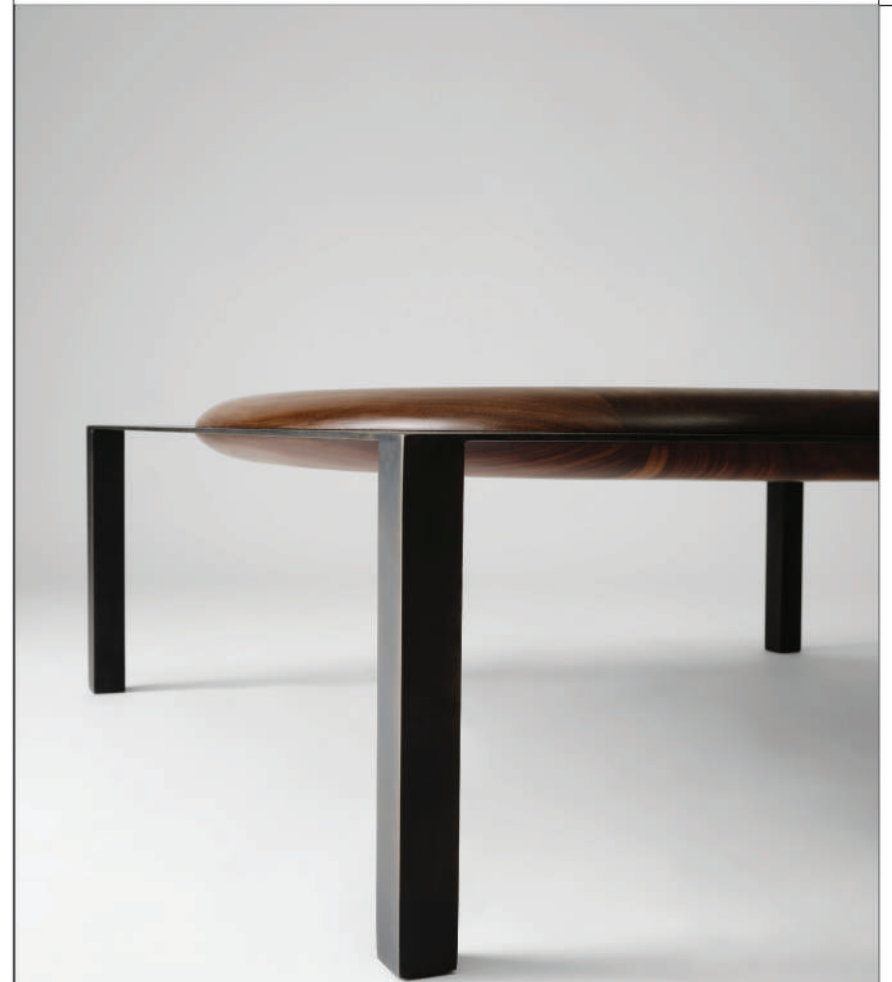

split

table