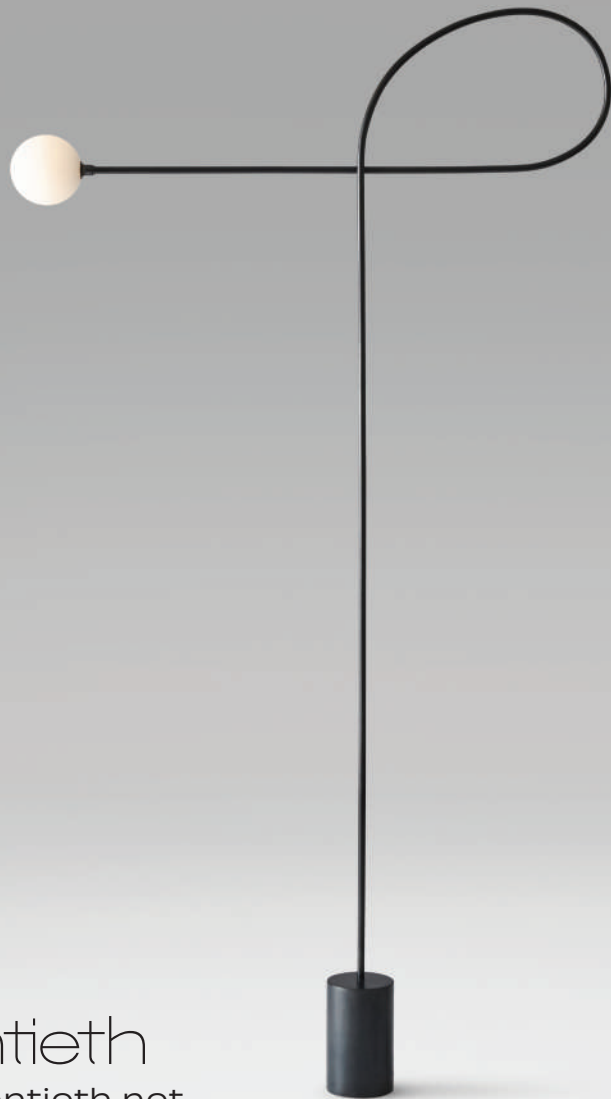

estudio

persona

twentieth
www.twentieth.net
sales@twentieth.net
323.904.1200