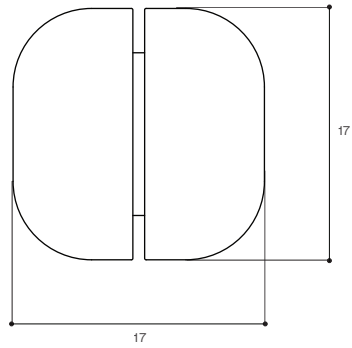

product type

stool

materials

wood stool with leather upholstered seat

color/finish

oak and nude leather, ash and black leather
COM or COL available

dimensions

17"l x 17"w x 17.5"h

weight

40 lbs

environment

indoor

handmade in los angeles

twentieth

www.twentieth.net
sales@twentieth.net
323.904.1200