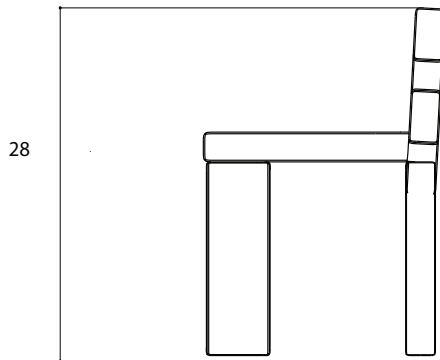

Custom dimentions dining chair.

Available in maple or black stained ash.

DIMENTIONS
18"W x 19.5"D x 28"H

18