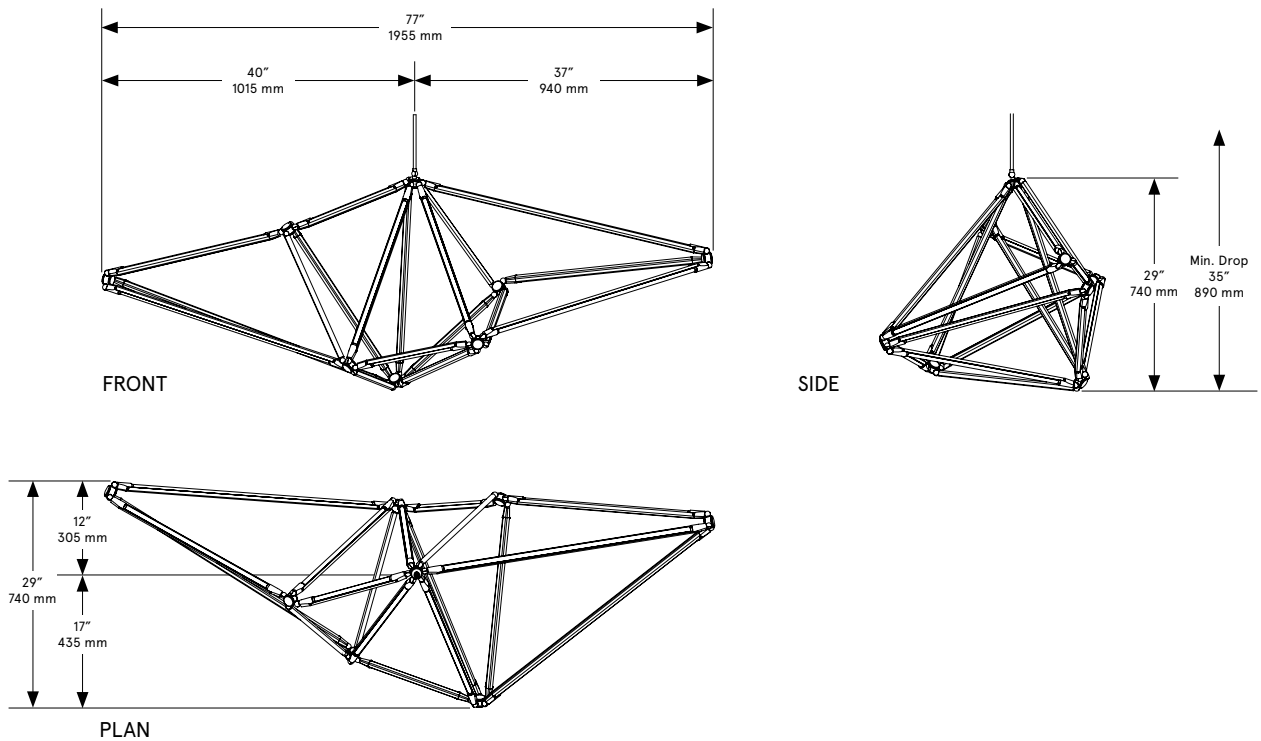

BEC BRITAIN

SHY 01

Lead Time

14 - 16 weeks

Dimensions

77 inch x 29 inch x 29 inch H
1955 mm x 740 mm x 740 mm H

Weight

31 lb / 14.1 kg

LED Illumination

24 VDC T5 LED tube
2700 Kelvin
90 CRI

Electrical

Wattage: 93 Watt
Lumens: 7440 Lumens
110 - 240 VAC
277 VAC upon request

Installation - Standard

Locally mounted driver
Dimming: 0-10V wireless (Lutron Pico)
Canopy: 10.25 x 1.625 inch (260 x 41 mm) round
in matching metal finish

Installation - Alternate

Remotely mounted driver
Dimming: 0-10V hardwired
Canopy: 5 x 0.25 inch (127 x 6 mm) round
in matching metal finish

Please inquire for detailed electrical specs

Suspension

1/8 IP all-thread stem clad in brass tubing
with matching metal finish up to 35 inch /
890 mm length included with fixture.
Length up to 95 inches / 2415 mm available
for additional cost.

UL / cUL listed. CE Certified.
Suitable for damp locations

Materials

Finished Brass

Standard Finishes

Brushed Brass
Oil-Rubbed Bronze
Satin Nickel
Nickel Brass Contrast

Special Order Finishes

Polished Brass
Medium Antique Brass
Polished Nickel
Dark Pewter
Polished Black Nickel
Polished Copper
Smoky Copper