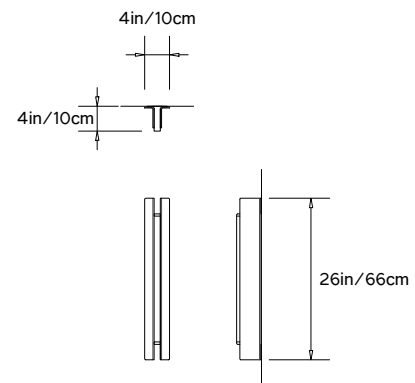

BEAM 02 SCONCE

Collection:

Beam and Glow

Design Year:

2018

Dimensions:

W 4in/10cm x D 4in/10cm x H 26in/66cm

Weight:

BEAM 04 SCONCE

Collection:

Beam and Glow

Design Year:

2018

Dimensions:

W 4in/10cm x D 4in/10cm x H 47.75in/120cm

Weight:

BEAM 06 SCONCE

Collection:

Beam and Glow

Design Year:

2018

Dimensions:

W 4in/10cm x D 4in/10cm x H 69.25in/176cm

Weight: