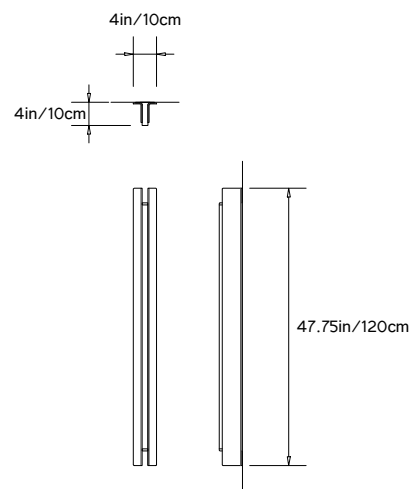

BEAM 04 SCONCE

Collection:

Beam and Glow

Design Year:

2018

Dimensions:

W 4in/10cm x D 4in/10cm x H 47.75in/120cm

Weight:

BEAM 06 SCONCE

Collection:

Beam and Glow

Design Year:

2018

Dimensions:

W 4in/10cm x D 4in/10cm x H 69.25in/176cm

Weight: