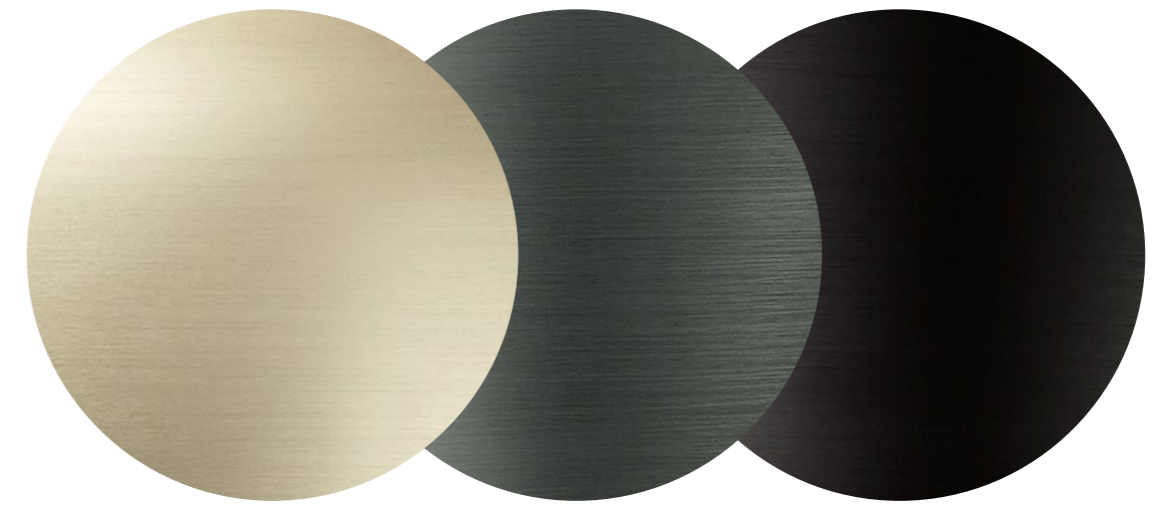

# ORA DESK LAMP

**A-WCH**

WHITE CHAMPAGNE  
ANODISED ALUMINIUM

**A-GRY**

GREY  
ANODISED ALUMINIUM

**A-BLK**

BLACK  
ANODISED ALUMINIUM

The Ora Desk Lamp is available in three brushed anodised finishes; white champagne, grey and black.