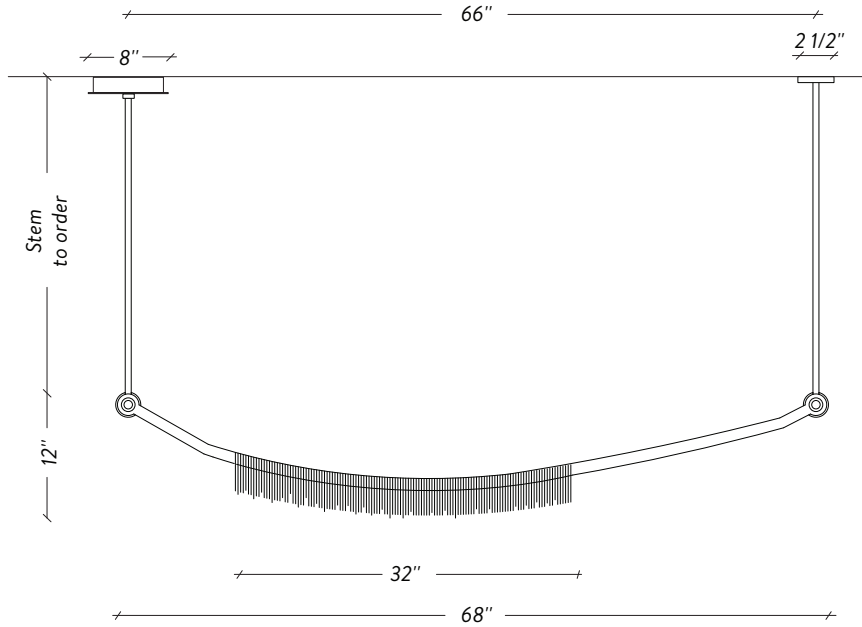

LAROSE
GUYON

LIANE

LAROSE
GUYON

twentieth
www.twentieth.net
sales@twentieth.net
323.904.1200

SPÉCIFICATIONS

DIMENSIONS

68" x 1" x 12" H / 15 lb

STEM TO ORDER / TIGE À COMMANDER

12", 18", 24" or 36"

Up-charge applies for additional lengths
Frais additionnels pour les longueurs supplémentaires

SOURCE

Dimmable LED / *DEL dimmable*
120V / 0-10V Upon Request *Sur demande*
2700K (Dim-to-Warm 2200K to 2700K)
720 Lumens - 10 W - 50 000h