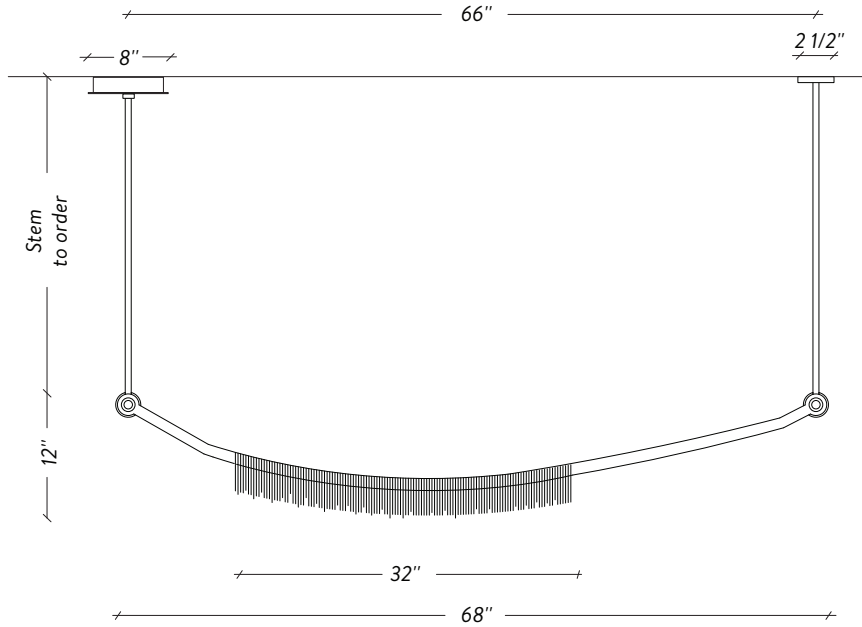

LAROSE
GUYON

LIANE

LAROSE
GUYON

twentieth
www.twentieth.net
sales@twentieth.net
323.904.1200

SPÉCIFICATIONS

DIMENSIONS

68" x 1" x 12" H / 15 lb

STEM TO ORDER / TIGE À COMMANDER

12", 18", 24" or 36"

Up-charge applies for additional lengths
Frais additionnels pour les longueurs supplémentaires

SOURCE

Dimmable LED / DEL dimmable
120V / 0-10V Upon Request *Sur demande*
2700K (Dim-to-Warm 2200K to 2700K)
720 Lumens - 10 W - 50 000h