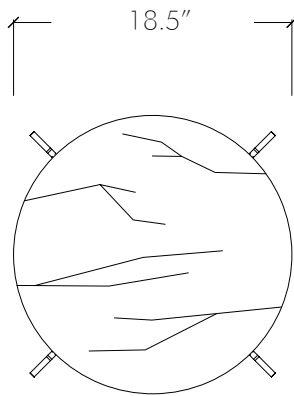

SPECIFICATIONS

Standard Finishes:

Metal: Blackened Steel, Satin Nickel,
Satin Brass or Satin Copper

Marble: Grigio Carnico, Silver Wave or Bianca Gioia

Specifications:

Dimensions: 18.5" D x 21.5" H

47 cm D x 55 cm H

Marble Top: 0.75" / 1.9 cm

Weight: 41 lbs / 18.6 kg

Custom finishes available upon inquiry.

Made and assembled in Canada.

STANDARD FINISHES

Metal:

Marble:

twentieth

sales@twentieth.net
323.904.1200
www.twentieth.net