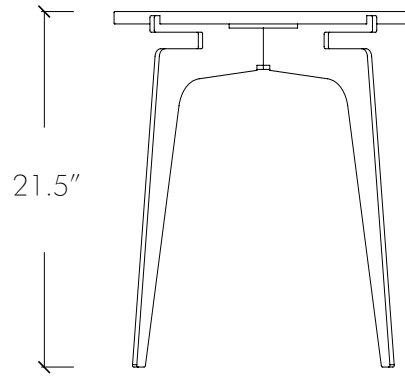

SPECIFICATIONS

Standard Finishes:

Metal: Blackened Steel, Satin Nickel,
Satin Brass or Satin Copper

Marble: Grigio Carnico, Silver Wave or Bianca Gioia

Specifications:

Dimensions: 18.5" D x 21.5" H

47 cm D x 55 cm H

Marble Top: 0.75" / 1.9 cm

Weight: 41 lbs / 18.6 kg

Custom finishes available upon inquiry.

Made and assembled in Canada.

STANDARD FINISHES

Metal:

Marble:

twentieth

sales@twentieth.net
323.904.1200
www.twentieth.net