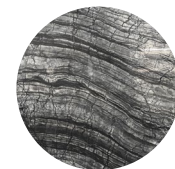

Silver Wave -
Silver Marble