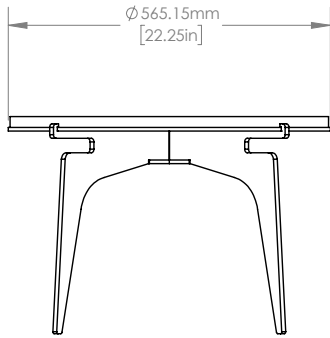

SPECIFICATIONS

Standard Finishes:

Metal: Blackened Steel, Satin Nickel,
Satin Brass or Satin Copper

Marble: Grigio Carnico, Silver Wave or Bianca Gioia

Specifications:

Dimensions: 44.25" x 22.25" x 15" H

112 cm x 57 cm x 38 cm H

Weight: 150 lbs / 68 kg

Custom finishes available upon inquiry.

Made and assembled in Canada.

STANDARD FINISHES

Metal:

Marble:

twentieth

sales@twentieth.net
323.904.1200
www.twentieth.net