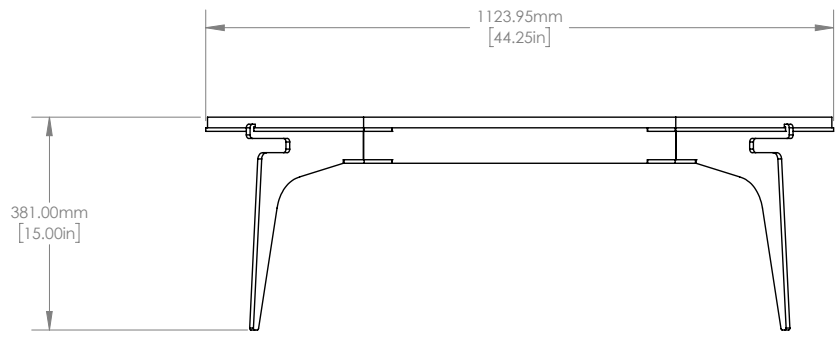

SPECIFICATIONS

Standard Finishes:

Metal: Blackened Steel, Satin Nickel,
Satin Brass or Satin Copper

Marble: Grigio Carnico, Silver Wave or Bianca Gioia

Specifications:

Dimensions: 44.25" x 22.25" x 15" H

112 cm x 57 cm x 38 cm H

Weight: 150 lbs / 68 kg

Custom finishes available upon inquiry.

Made and assembled in Canada.

STANDARD FINISHES

Metal:

Marble:

twentieth

sales@twentieth.net
323.904.1200
www.twentieth.net