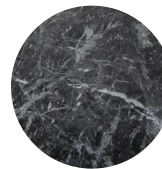

Marble: Grigio Carnico, Silver Wave or Bianca Gioia

Specifications:

Dimensions: 44.25" x 22.25" x 15" H

112 cm x 57 cm x 38 cm H

Weight: 150 lbs / 68 kg

Custom finishes available upon inquiry.

Made and assembled in Canada.

STANDARD FINISHES

Metal:

Blackened Steel -
Base/Hardware

Satin Nickel -
Base/Hardware

Satin Brass -
Base/Hardware

Satin Copper -
Base/Hardware

Marble:

Grigio Carnico -
Black Marble