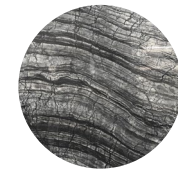

STANDARD FINISHES

Metal:

Blackened Steel -
Base/Hardware

Satin Nickel -
Base/Hardware

Satin Brass -
Base/Hardware

Satin Copper -
Base/Hardware

Marble:

Grigio Carnico -
Black Marble