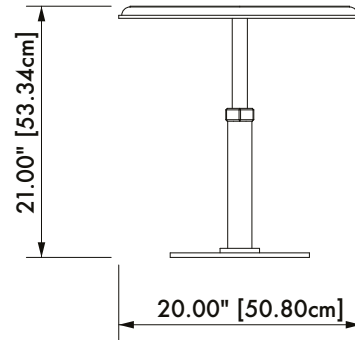

GABRIEL SCOTT

EST. 2012

PEDESTAL

Square Side Table

in Blackened Steel, Satin Brass & Bianca Gioia

Nesting together or free-standing, the Pedestal Table is the perfect accent side piece for any space. The classic bistro-inspired silhouette showcases fine attention to detail with Gabriel Scott's signature contrasting hardware at the Pedestal base..

The Pedestal Table features a marble top with soft, rounded contours and is available in round, square, and hexagon shapes.

All Gabriel Scott pieces are handmade in Canada.

twentieth

sales@twentieth.net
323.904.1200
www.twentieth.net

SPECIFICATIONS

Standard Finishes:

Metal: Blackened Steel, Satin Nickel,
Satin Brass or Satin Copper

Marble: Grigio Carnico, Silver Wave or Bianca Gioia

Specifications:

Dimensions: 20" D x 21" H

51 cm D x 54 cm H