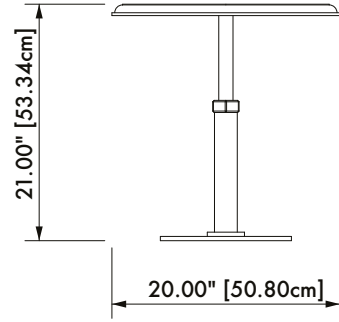

D 20.00" [50.80cm]

### Specifications:

Dimensions: 20" D x 21" H

51 cm D x 54 cm H

Weight: 73 lbs / 33 kg

Custom finishes available upon inquiry.

Made and assembled in Canada.