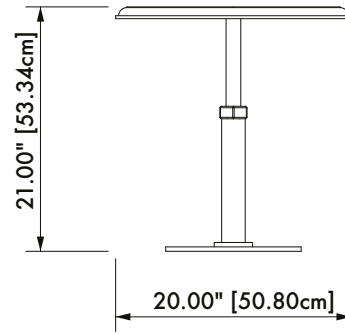

GABRIEL SCOTT

EST. 2012

PEDESTAL
Hexagon Side Table
in Blackened Steel, Satin
Brass & Grigio Carnico

Nesting together or free-standing, the Pedestal Table is the perfect accent side piece for any space. The classic bistro-inspired silhouette showcases fine attention to detail with Gabriel Scott's signature contrasting hardware at the Pedestal base.

The Pedestal Table features a marble top with soft, rounded contours and is available in round, square, and hexagon shapes.

All Gabriel Scott pieces are handmade in Canada.

twentieth

sales@twentieth.net
323.904.1200
www.twentieth.net

SPECIFICATIONS

Standard Finishes:

Metal: Blackened Steel, Satin Nickel,
Satin Brass or Satin Copper

Marble: Grigio Carnico, Silver Wave or Bianca Gioia

Specifications:

Dimensions: 23.02 x 20" x 21" H

58 cm x 51 cm x 54 cm H