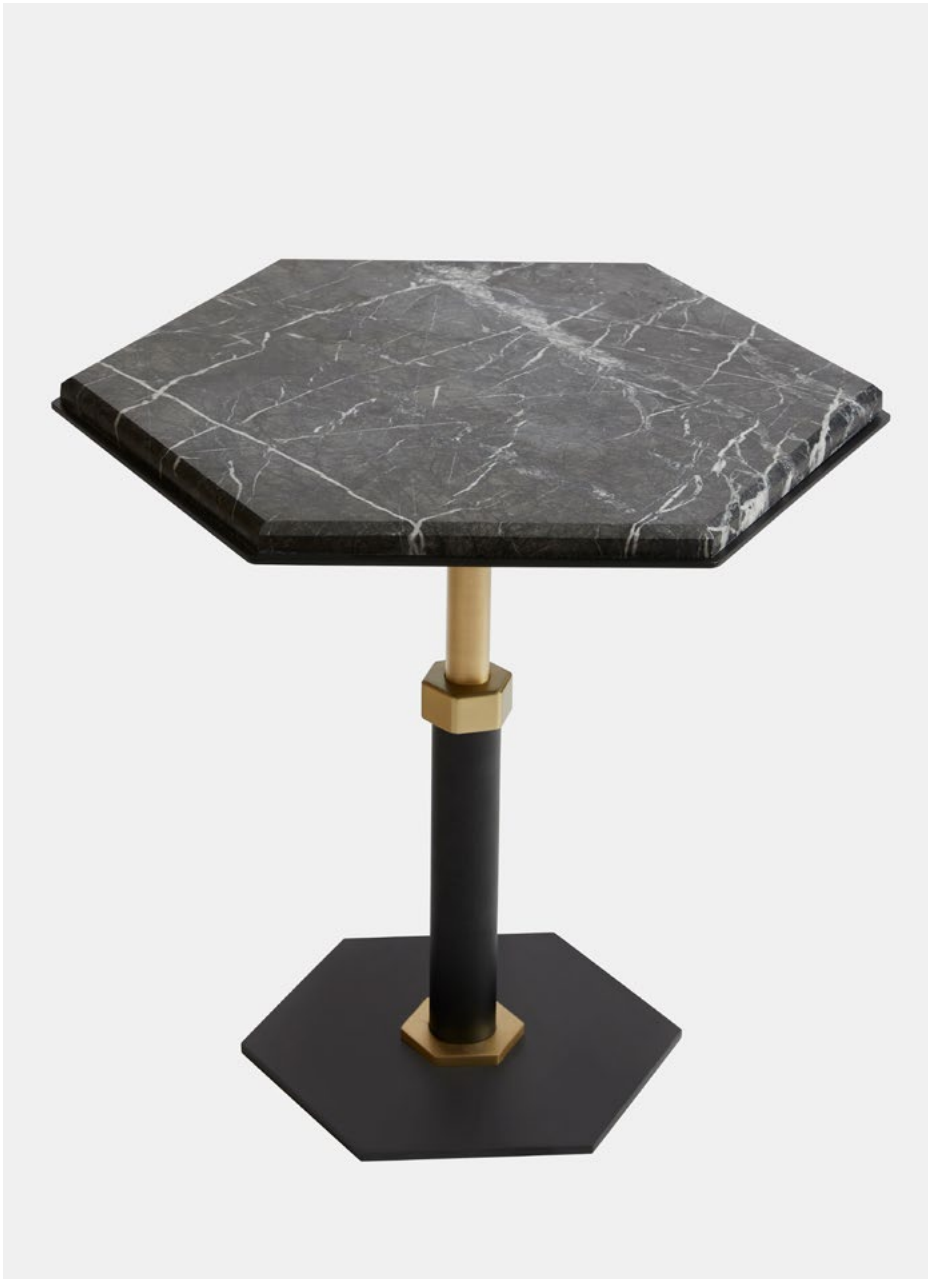

GABRIEL SCOTT

EST. 2012

PEDESTAL
Hexagon Side Table
in Blackened Steel, Satin
Brass & Grigio Carnico

Nesting together or free-standing, the Pedestal Table is the perfect accent side piece for any space. The classic bistro-inspired silhouette showcases fine attention to detail with Gabriel Scott's signature contrasting hardware at the Pedestal base.

The Pedestal Table features a marble top with soft, rounded contours and is available in round, square, and hexagon shapes.

All Gabriel Scott pieces are handmade in Canada.

twentieth

sales@twentieth.net
323.904.1200
www.twentieth.net

SPECIFICATIONS

Standard Finishes:

Metal: Blackened Steel, Satin Nickel,
Satin Brass or Satin Copper

Marble: Grigio Carnico, Silver Wave or Bianca Gioia

Specifications:

Dimensions: 23.02 x 20" x 21" H

58 cm x 51 cm x 54 cm H