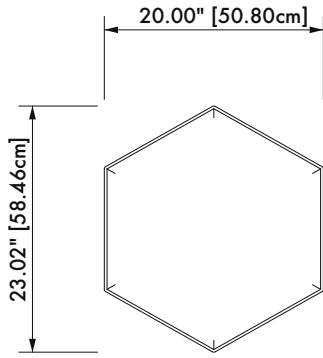

GABRIEL SCOTT

EST. 2012

PEDESTAL
Hexagon Side Table
in Blackened Steel, Satin
Brass & Grigio Carnico

Nesting together or free-standing, the Pedestal Table is the perfect accent side piece for any space. The classic bistro-inspired silhouette showcases fine attention to detail with Gabriel Scott's signature contrasting hardware at the Pedestal base.

The Pedestal Table features a marble top with soft, rounded contours and is available in round, square, and hexagon shapes.

All Gabriel Scott pieces are handmade in Canada.

twentieth

sales@twentieth.net
323.904.1200
www.twentieth.net

SPECIFICATIONS

Standard Finishes:

Metal: Blackened Steel, Satin Nickel,
Satin Brass or Satin Copper

Marble: Grigio Carnico, Silver Wave or Bianca Gioia

Specifications:

Dimensions: 23.02 x 20" x 21" H

58 cm x 51 cm x 54 cm H